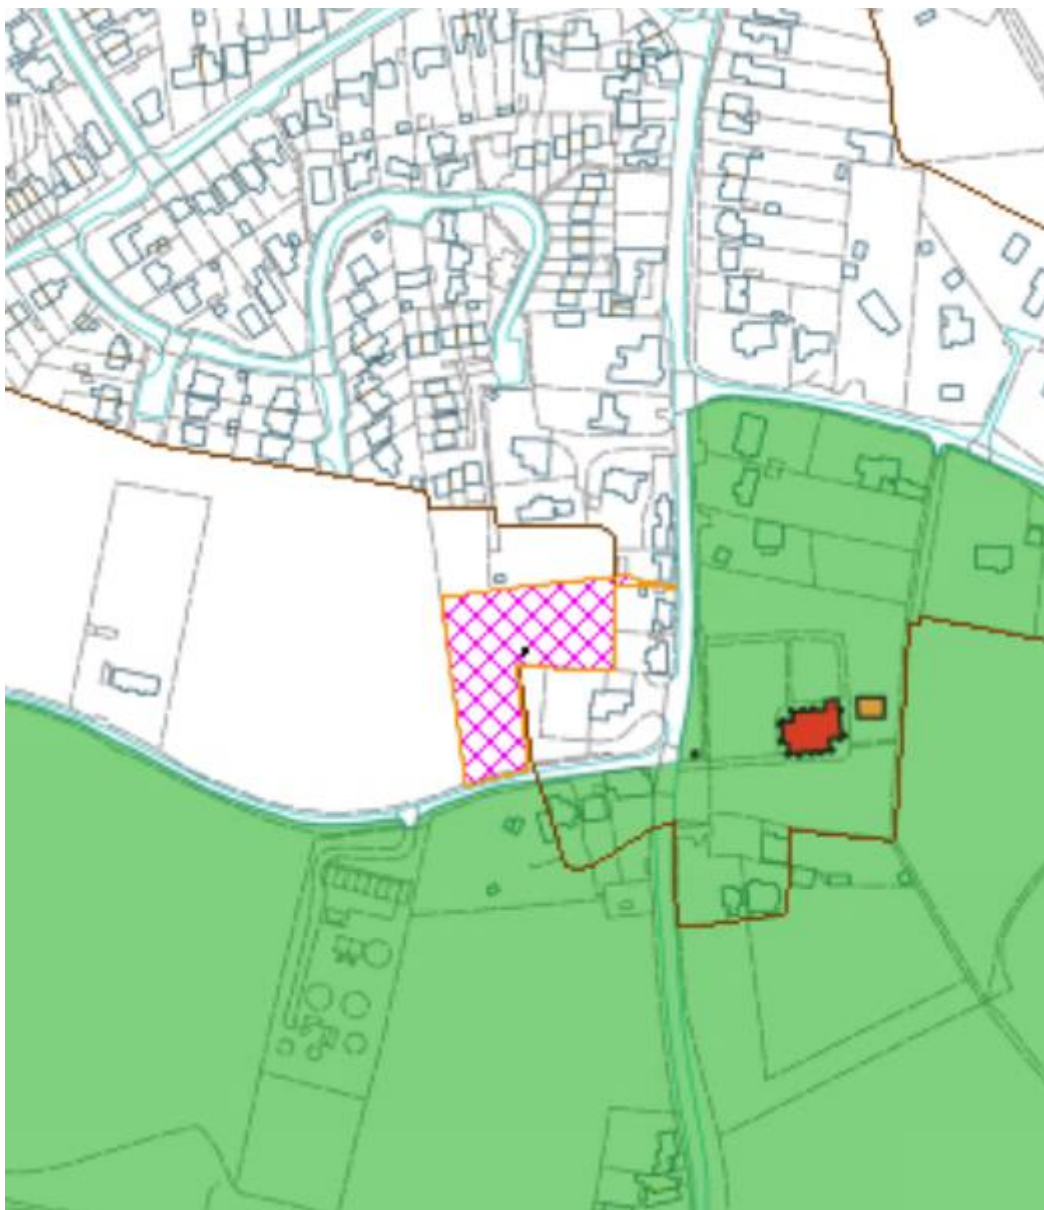

Application No: DC/21/01802

Parish: Holbrook

Location: Land South Of Honeysuckle Cottage, Little Orchard

© Crown copyright and database rights 2021 Ordnance Survey 0100017810 & 0100023274.